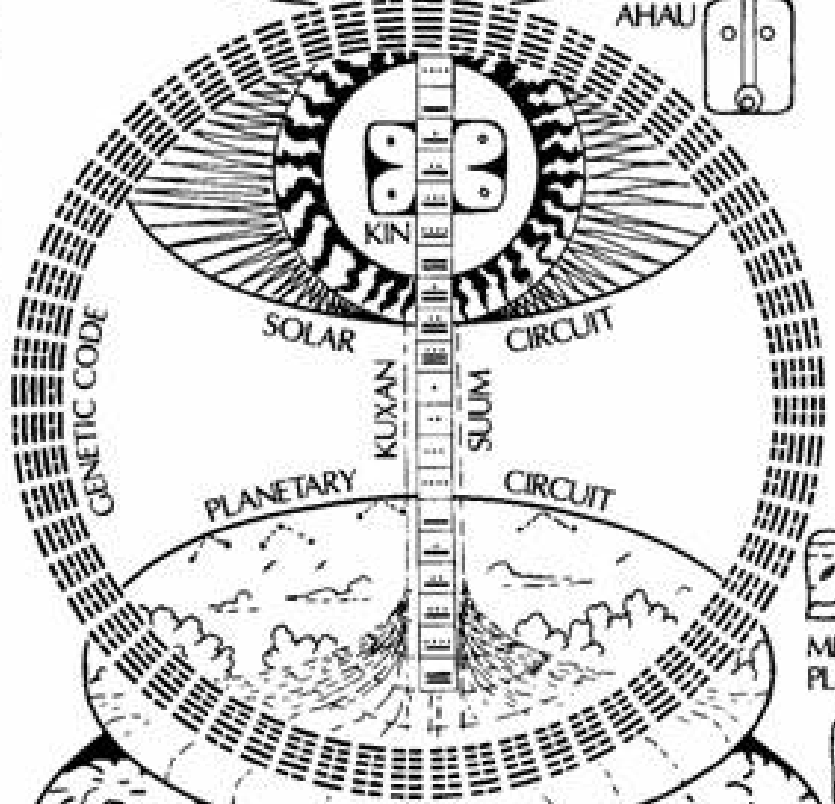

HUNAB KU

EK CHUAN:  
STAR TRAVELLER  
GLYPH

GALACTIC CIRCUIT

AHAU

KIN

SOLAR

CIRCUIT

GENETIC CODE

PLANETARY

CIRCUIT

KUXAN

SULUM

MEN:  
PLANET MIND

OC:  
MAMMAL BRAIN

CHICCHAN:  
REPTILE BRAIN

EARTH  
GLYPH